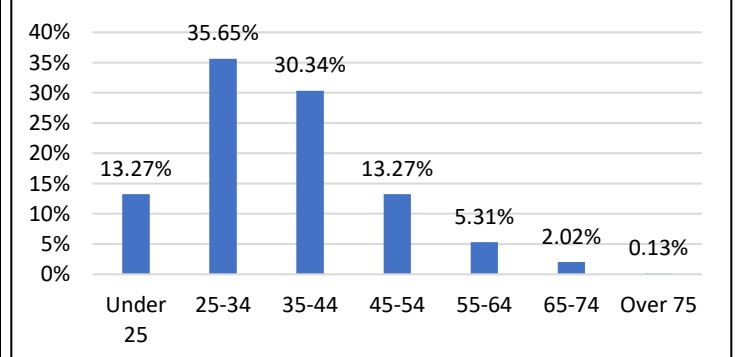

Pretrial Services Weekly Report

Electronic Monitoring Population Demographics 4/5/2024

Curfew Only population:	899
Bischof Law Only population:	693
Cases with Curfew and Bischof Law Supervision*	98

Curfew

Bischof Law

Race Distribution

Race Distribution

Age Distribution

Age Distribution

* 98 individuals are supervised under Curfew and Bischof Law. These individuals are reflected in both the Curfew and Bischof Law graphs