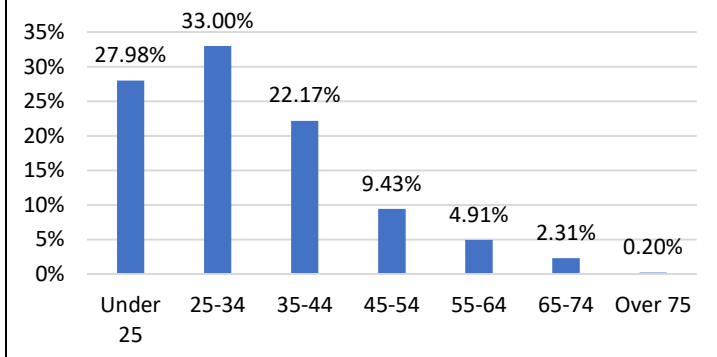

Pretrial Services Weekly Report

Electronic Monitoring Population Demographics 4/5/2024

Curfew Only population:	899
Bischof Law Only population:	693
Cases with Curfew and Bischof Law Supervision*	98

Curfew

Bischof Law

Race Distribution

Race Distribution

Age Distribution

Age Distribution

* 98 individuals are supervised under Curfew and Bischof Law. These individuals are reflected in both the Curfew and Bischof Law graphs