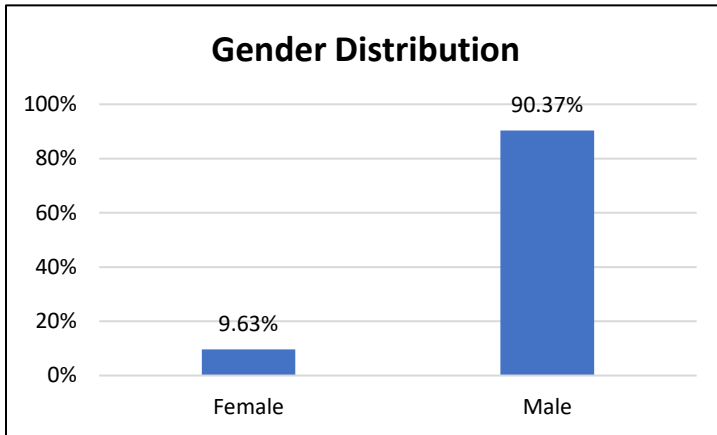

Pretrial Services Weekly Report

Electronic Monitoring Population Demographics 4/5/2024

Curfew Only population:	899
Bischof Law Only population:	693
Cases with Curfew and Bischof Law Supervision*	98

Curfew

Bischof Law

Race Distribution

Race Distribution

Age Distribution

Age Distribution

* 98 individuals are supervised under Curfew and Bischof Law. These individuals are reflected in both the Curfew and Bischof Law graphs