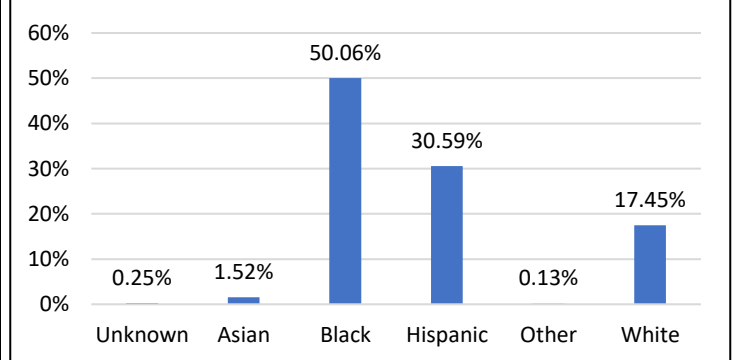

Pretrial Services Weekly Report

Electronic Monitoring Population Demographics 4/5/2024

Curfew Only population:	899
Bischof Law Only population:	693
Cases with Curfew and Bischof Law Supervision*	98

Curfew

Bischof Law

Race Distribution

Race Distribution

Age Distribution

Age Distribution

* 98 individuals are supervised under Curfew and Bischof Law. These individuals are reflected in both the Curfew and Bischof Law graphs