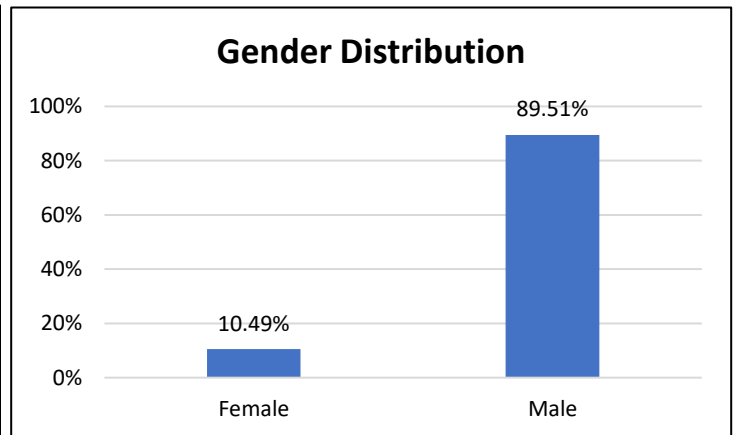

Pretrial Services Weekly Report

Electronic Monitoring Population Demographics 4/5/2024

Curfew Only population:	899
Bischof Law Only population:	693
Cases with Curfew and Bischof Law Supervision*	98

Curfew

Bischof Law

Race Distribution

Race Distribution

Age Distribution

Age Distribution

* 98 individuals are supervised under Curfew and Bischof Law. These individuals are reflected in both the Curfew and Bischof Law graphs