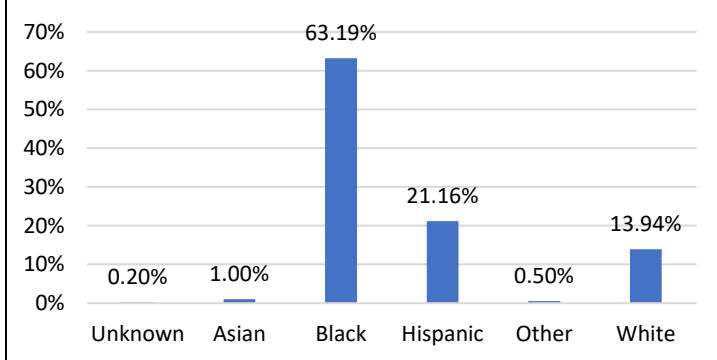

Pretrial Services Weekly Report

Electronic Monitoring Population Demographics 4/5/2024

Curfew Only population:	899
Bischof Law Only population:	693
Cases with Curfew and Bischof Law Supervision*	98

Curfew

Bischof Law

Race Distribution

Race Distribution

Age Distribution

Age Distribution

* 98 individuals are supervised under Curfew and Bischof Law. These individuals are reflected in both the Curfew and Bischof Law graphs